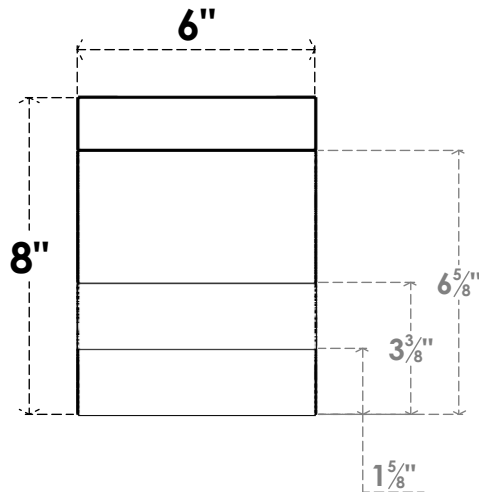

ITEM NUMBER: RFTURO06X08000X16000X008ASH00RCPR

6"W X 8"H X 16"L TIMBERTHANE ROUGH CEDAR ASHEBORO FAUX WOOD OPEN RAFTER TAIL, 8"L END, PRIMED TAN

SIDE PROFILE

ISOMETRIC

FRONT PROFILE

GENERATED DATE : 03/02/2023