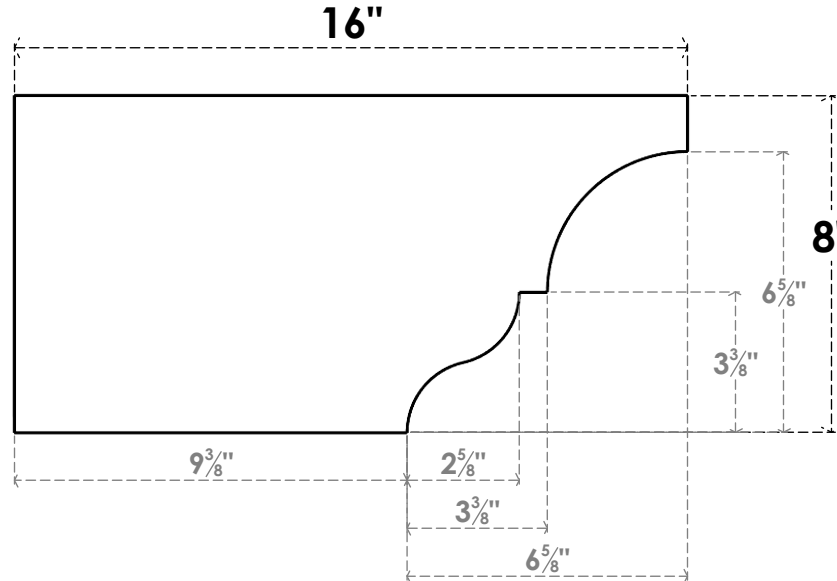

ITEM NUMBER: RFTURO06X08000X16000X008ASH00RCPR

6"W X 8"H X 16"L TIMBERTHANE ROUGH CEDAR ASHEBORO FAUX WOOD OPEN RAFTER TAIL, 8"L END, PRIMED TAN

SIDE PROFILE

ISOMETRIC

FRONT PROFILE

GENERATED DATE : 03/02/2023