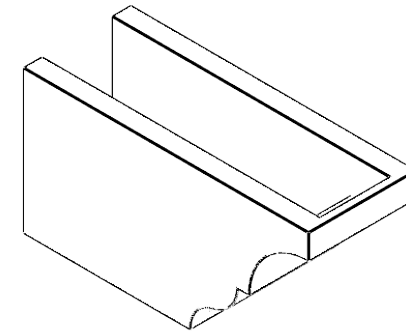

ITEM NUMBER: RFTURO06X08000X16000X008ASH00RCPR

6"W X 8"H X 16"L TIMBERTHANE ROUGH CEDAR ASHEBORO FAUX WOOD OPEN RAFTER TAIL, 8"L END, PRIMED TAN

SIDE PROFILE

ISOMETRIC

FRONT PROFILE

GENERATED DATE : 03/02/2023

EKENA MILLWORK
2300 WEST MAIN ST.
CLARKSVILLE, TX 75426
TOLL FREE: 866-607-0453
WWW.EKENAMILLWORK.COM

NOTES

1. INSTALLATION TO BE COMPLETED IN ACCORDANCE WITH MANUFACTURER'S SPECIFICATIONS.
2. DRAWING MAY NOT BE TO SCALE
3. THIS DRAWING IS INTENDED FOR DESIGN AND PLANNING PURPOSES ONLY.
4. ALL INFORMATION CONTAINED HEREIN WAS CURRENT AT THE TIME OF DEVELOPMENT BUT MUST BE REVIEWED AND APPROVED BY THE PRODUCT MANUFACTURER TO BE CONSIDERED ACCURATE.
5. TIMBERTHANE ARCHITECTURAL PRODUCTS ARE MADE FROM HIGH DENSITY URETHANE AND COME FACTORY PRIMED